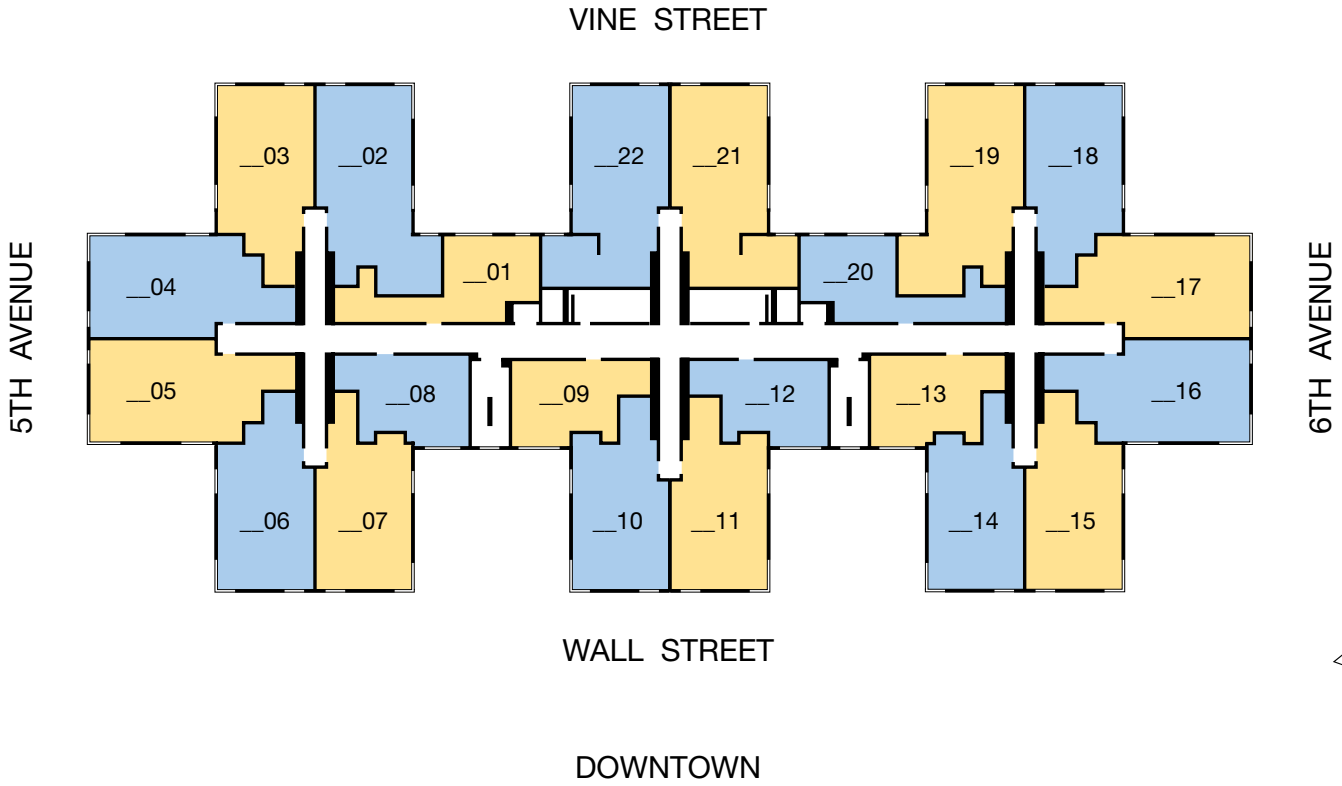

PUGET SOUND

SPACE NEEDLE

LAKE UNION

**ARCHSTONE BELLTOWN**  
 500 Wall Street | Seattle, WA 98121  
 Phone: 206.440.5000 Fax: 206.440.5003  
 belltown@archstonemail.com

**ARCHSTONE**  
  
 ArchstoneApartments.com