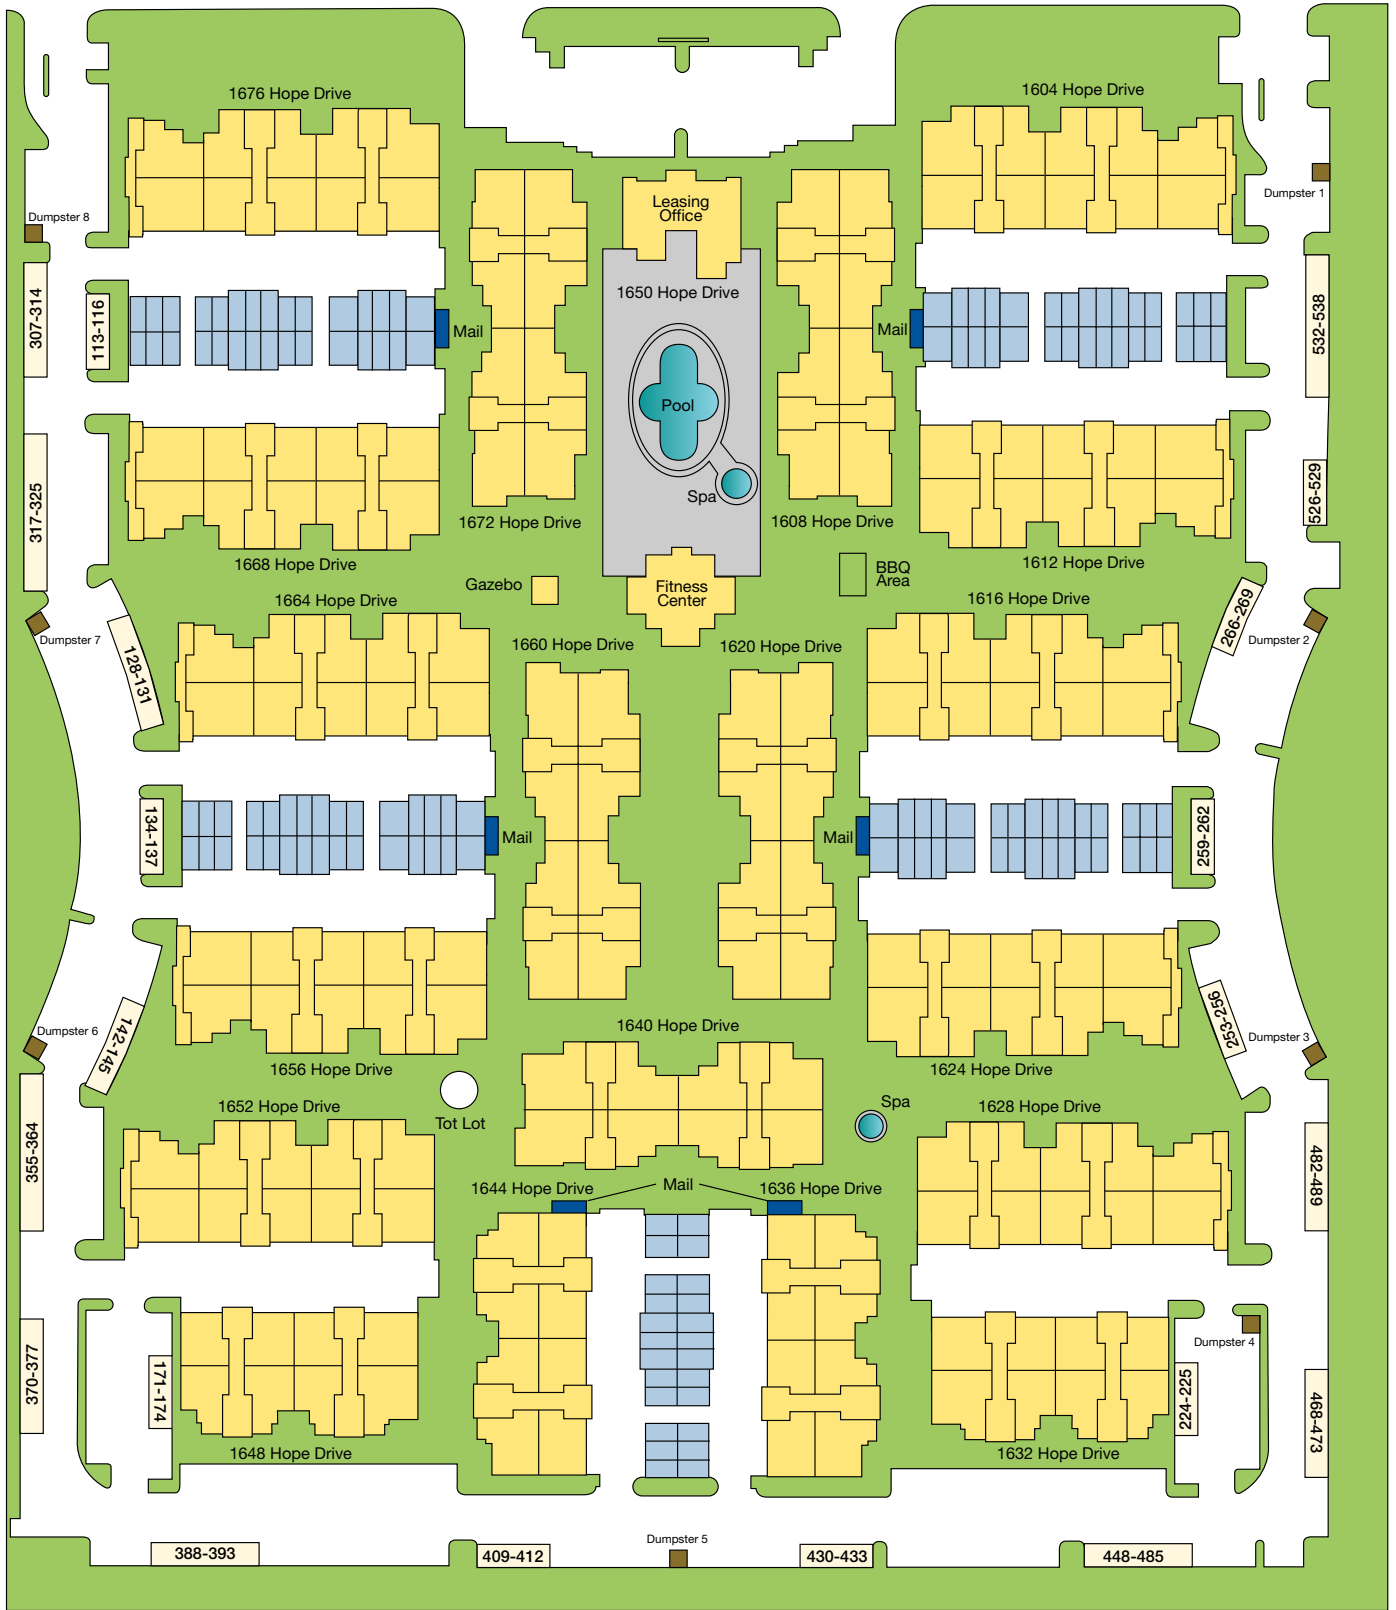

NORTH
Hope Drive

SOUTH

ARCHSTONE SANTA CLARA
1650 Hope Drive | Santa Clara, CA 95054
Phone: 408.969.0364 Fax: 408.969.0367
santaclara@archstonemail.com

ARCHSTONE
ArchstoneApartments.com

NORTH
Hope Drive

ARCHSTONE SANTA CLARA
1650 Hope Drive | Santa Clara, CA 95054
Phone: 408.969.0364 Fax: 408.969.0367
santaclara@archstonemail.com