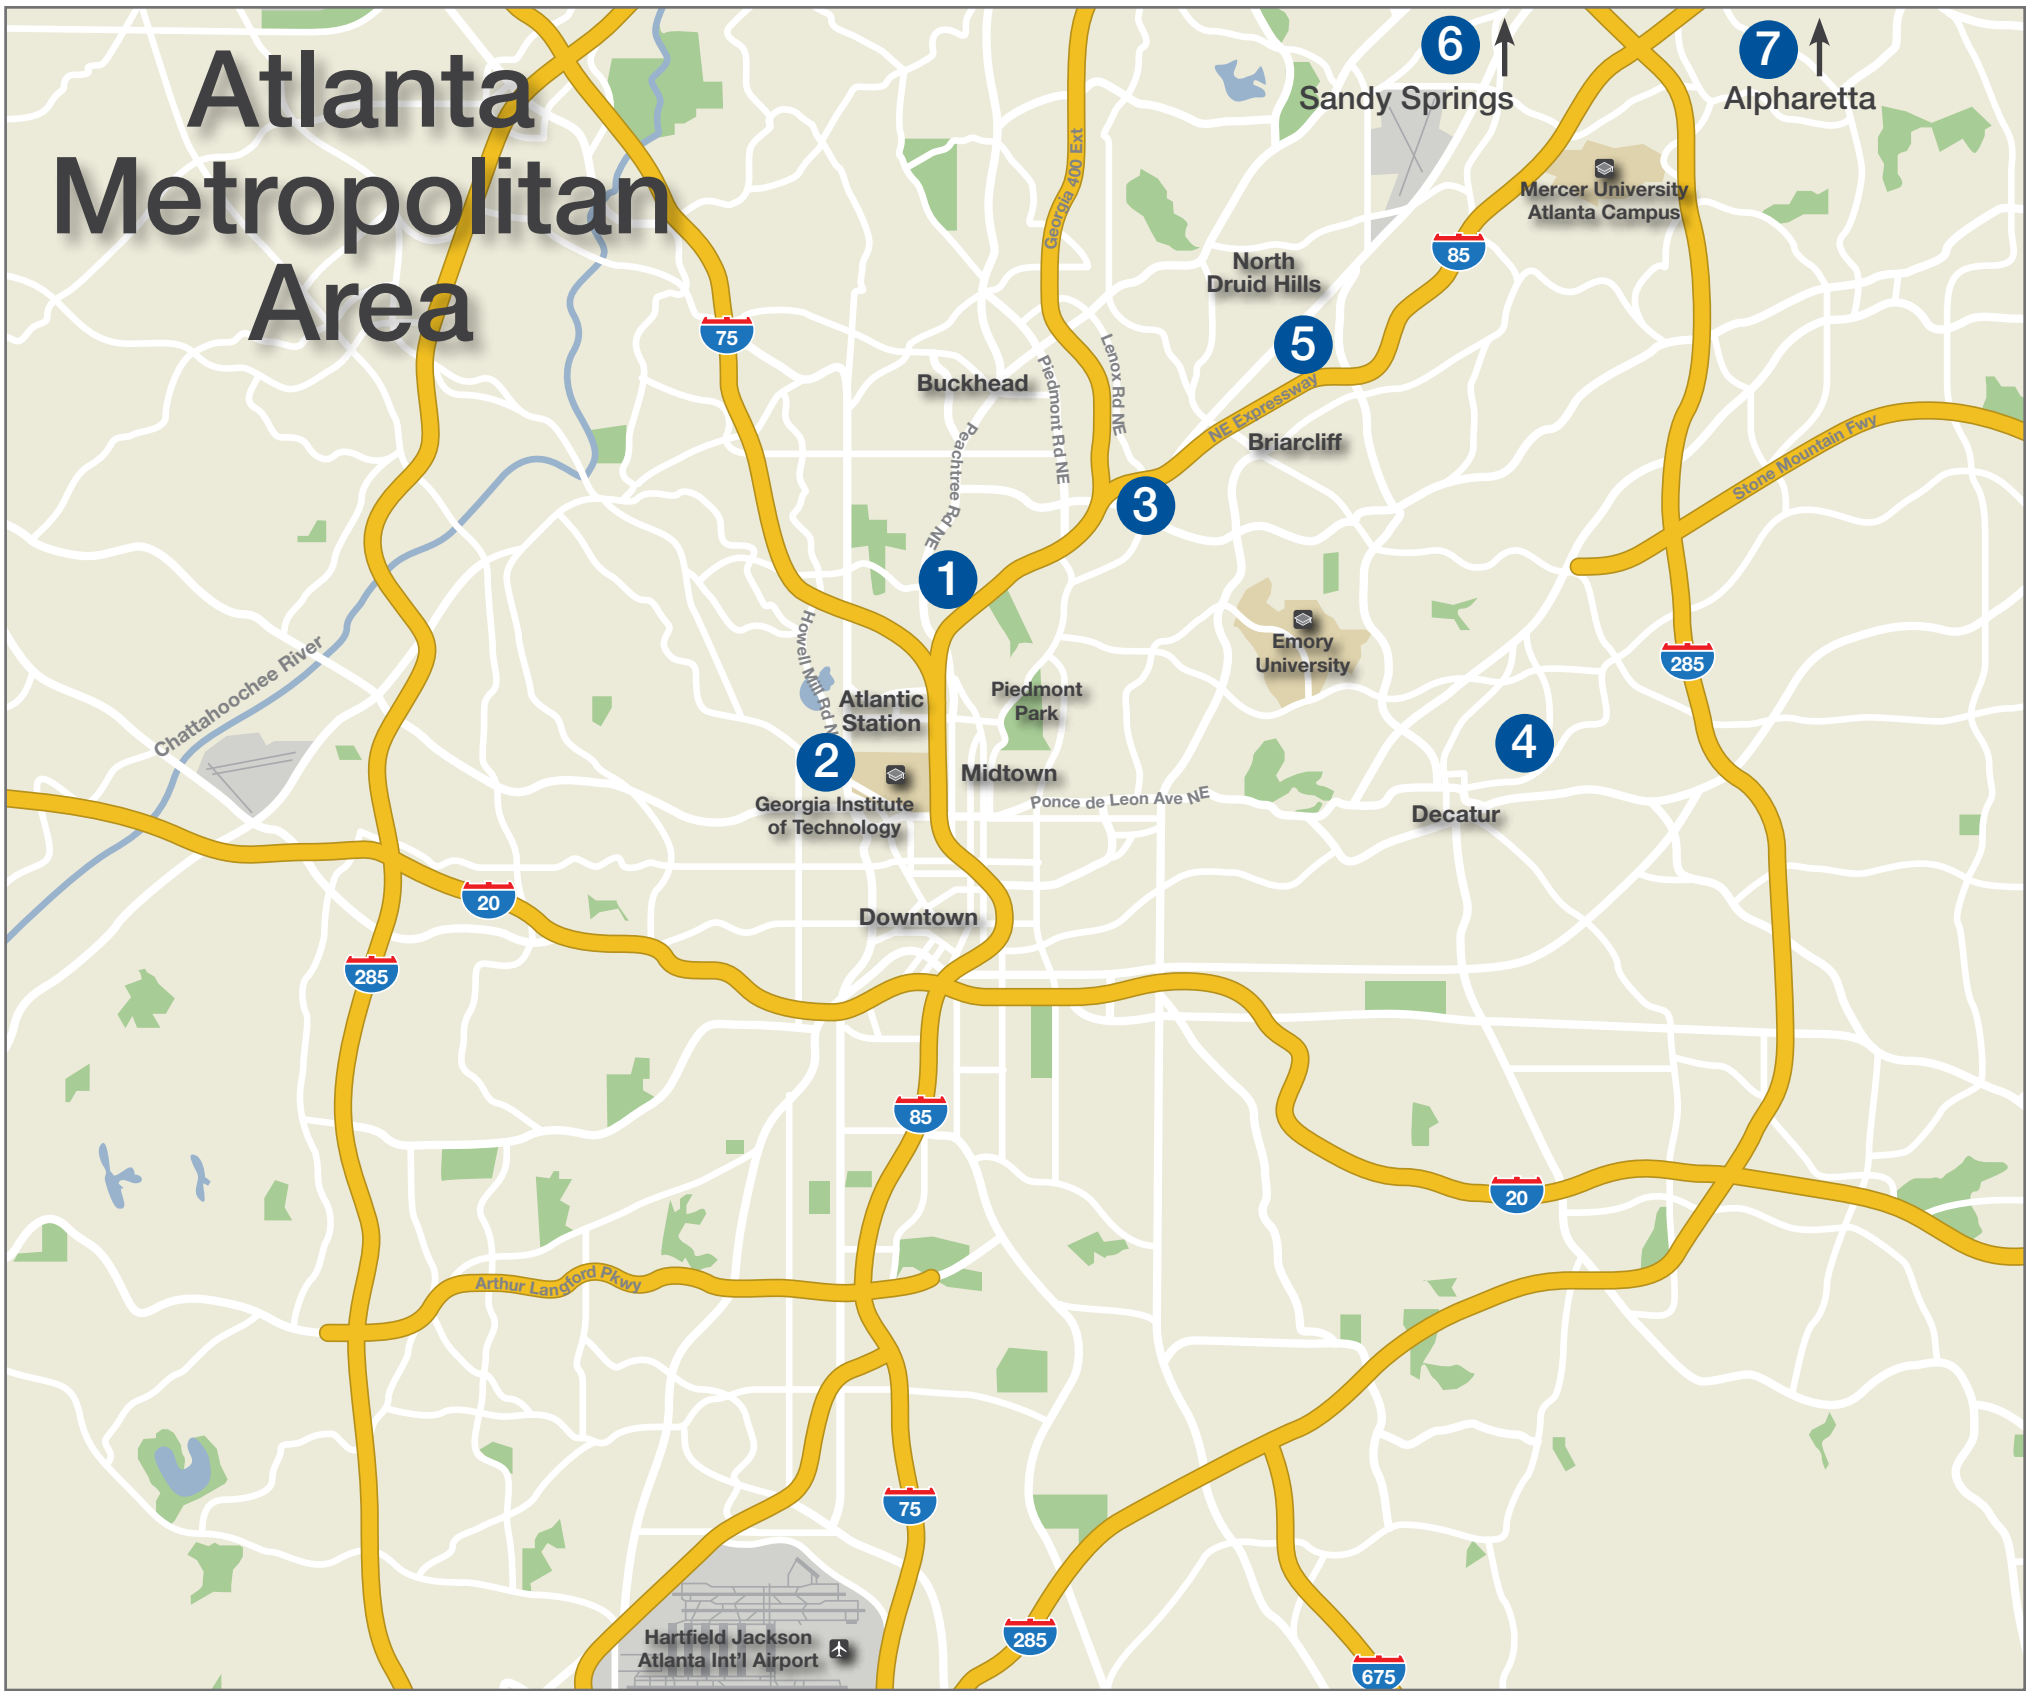

Atlanta Metropolitan Area

Check out these communities within 20 -30 minutes of the airport!

1. WESTCHESTER AT PEACHTREE VALLEY
 40 Peachtree Valley RD NE
 Atlanta, Georgia 30309
 404.350.3033
WestchesterPeachtreeValley.com

2. 1016 LOFTS
 1016 Howell Mill Road
 Atlanta, Georgia 30318
 404.815.8877
1016Lofts.com

3. ARCHSTONE CHESHIRE BRIDGE
 2430 Cheshire Bridge Road
 Atlanta, Georgia 30324
 404.315.6115
ArchstoneCheshireBridge.com

4. ARCHSTONE DECATUR CROSSING
 100 Grayson Place
 Decatur, Georgia 30030
 404.298.1991
ArchstoneDecaturCrossing.com

5. WESTCHESTER AT CLAIRMONT
 2500 North East Expressway
 Atlanta, Georgia 30345
 404.982.7900
WestchesterClairmont.com

You might also like one of these nearby communities. They are a little further from the airport, but still offer the same great service!

6. DUNWOODY COURTYARDS
 6873 Peachtree Dunwoody Road
 Sandy Springs, Georgia 30328
 770.551.9502
DunwoodyCourtyards.com