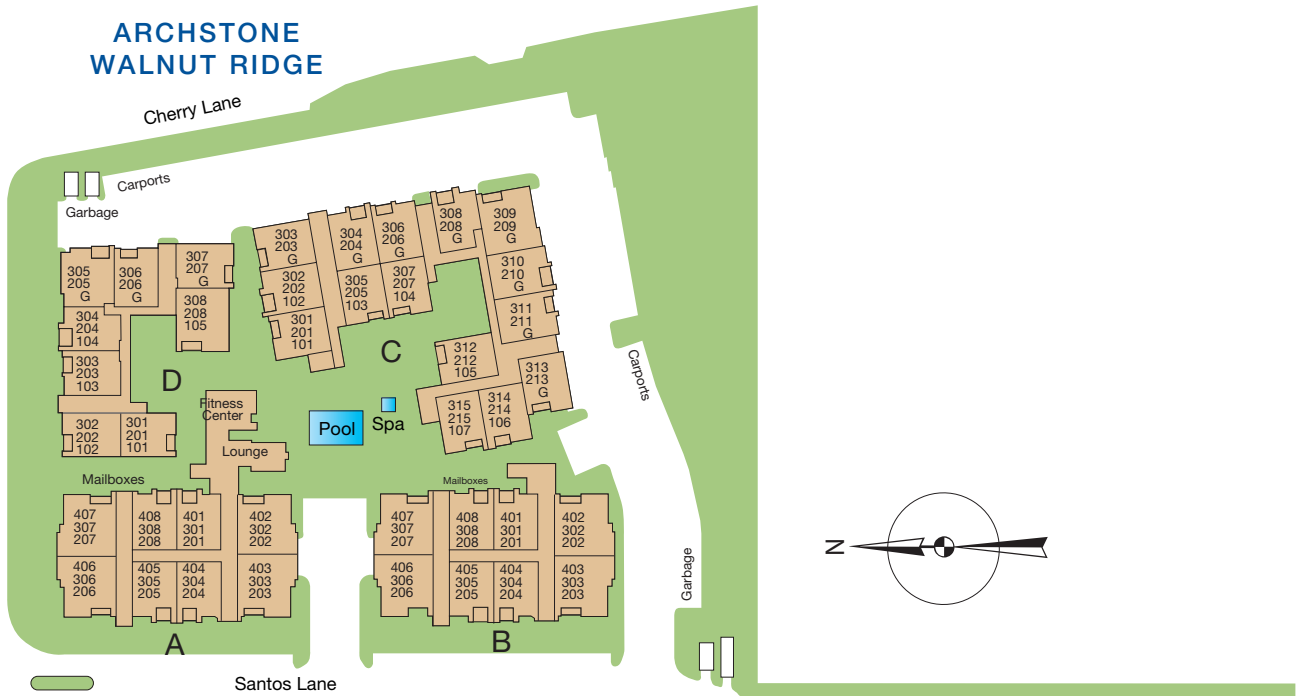

ARCHSTONE WALNUT RIDGE

ARCHSTONE WALNUT CREEK STATION

**ARCHSTONE WALNUT CREEK STATION/
WALNUT RIDGE**
121 Roble Road | Walnut Creek, CA 94597
Phone: 925.256.8000 Fax: 925.256.0101
walnutcreekstation@archstonemail.com