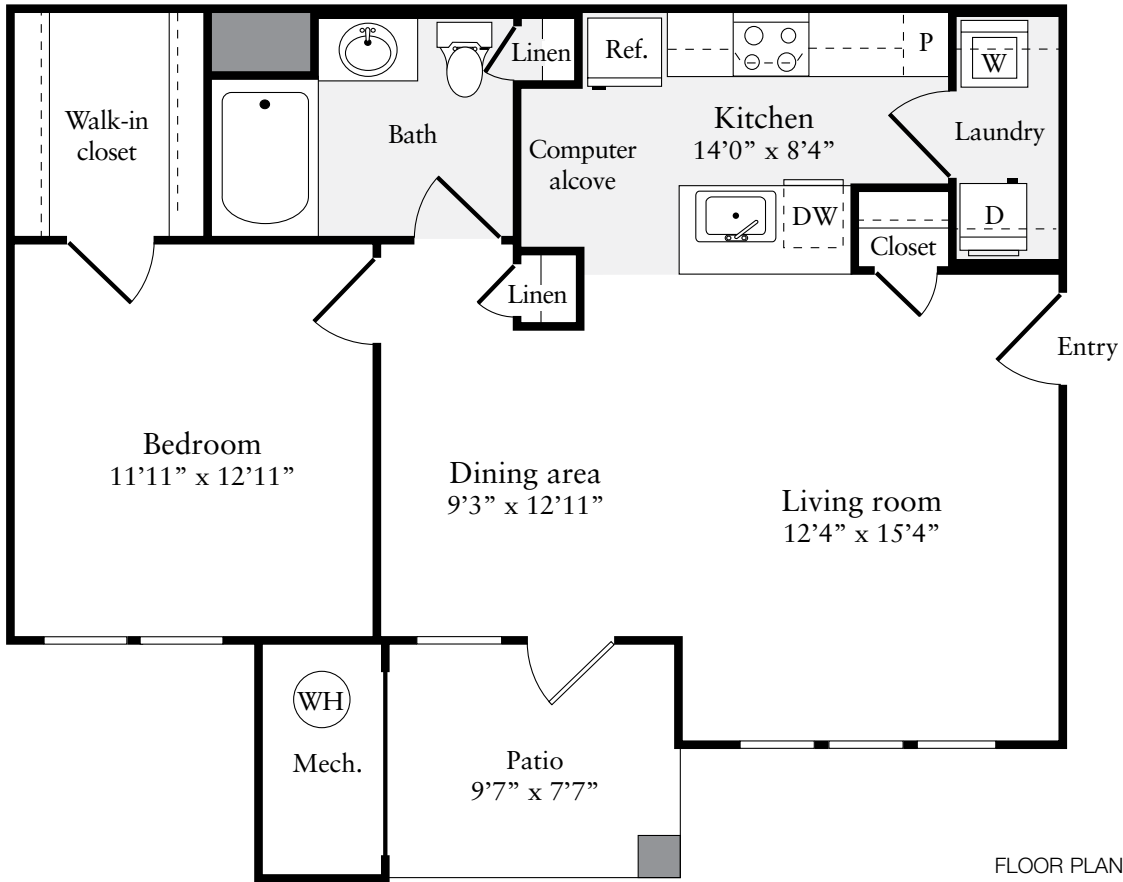

ARCHSTONE MEADOWBROOK CROSSING

1299 Corporate Drive
 Westbury, New York 11590
 Phone: 516.222.2244 Fax: 516.222.2284
 meadowbrookcrossing@archstonemail.com

One Bedroom / One Bath
 765 Square Feet

FLOOR PLAN NOT TO SCALE

APARTMENT SELECTED: _____ NOTES: _____

LEASE TERM: _____

MONTHLY RENT: _____

DEPOSIT: _____