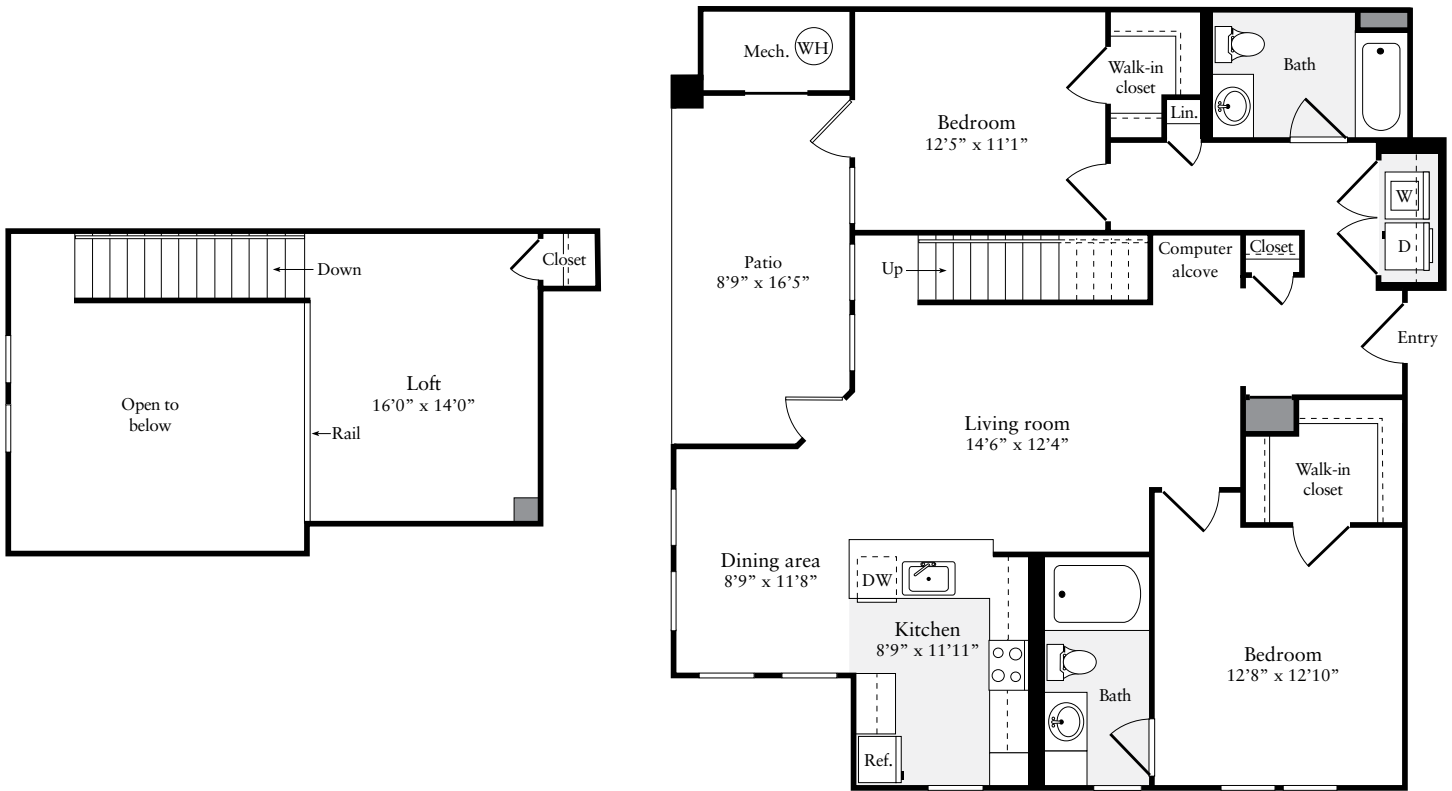

ARCHSTONE MEADOWBROOK CROSSING

1299 Corporate Drive
 Westbury, New York 11590
 Phone: 516.222.2244 Fax: 516.222.2284
 meadowbrookcrossing@archstonemail.com

Two Bedroom with Loft / Two Bath
 1,359 Square Feet

FLOOR PLAN NOT TO SCALE

APARTMENT SELECTED: _____ NOTES: _____

LEASE TERM: _____

MONTHLY RENT: _____

DEPOSIT: _____