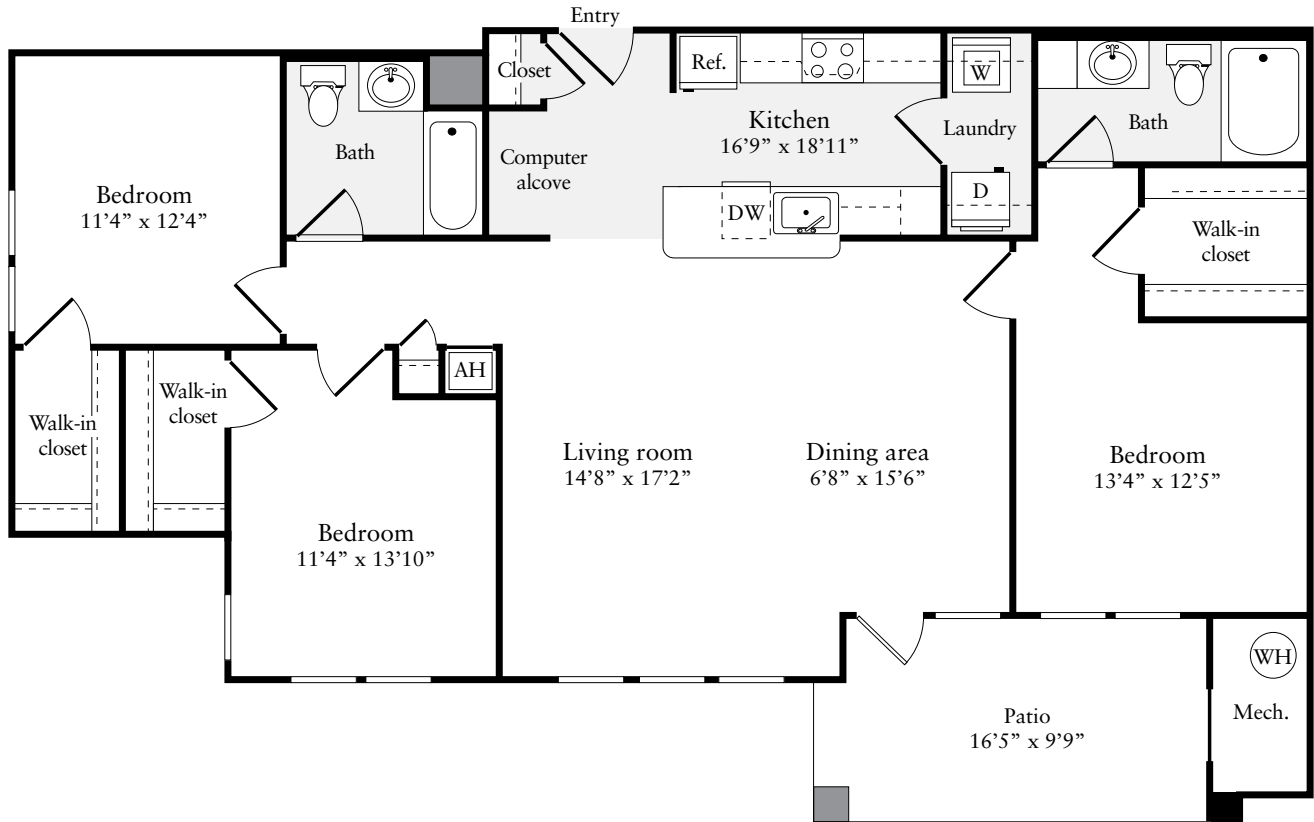

ARCHSTONE MEADOWBROOK CROSSING

1299 Corporate Drive
 Westbury, New York 11590
 Phone: 516.222.2244 Fax: 516.222.2284
 meadowbrookcrossing@archstonemail.com

Three Bedroom / Two Bath
 1,382 Square Feet

FLOOR PLAN NOT TO SCALE

APARTMENT SELECTED: _____ NOTES: _____

LEASE TERM: _____

MONTHLY RENT: _____

DEPOSIT: _____