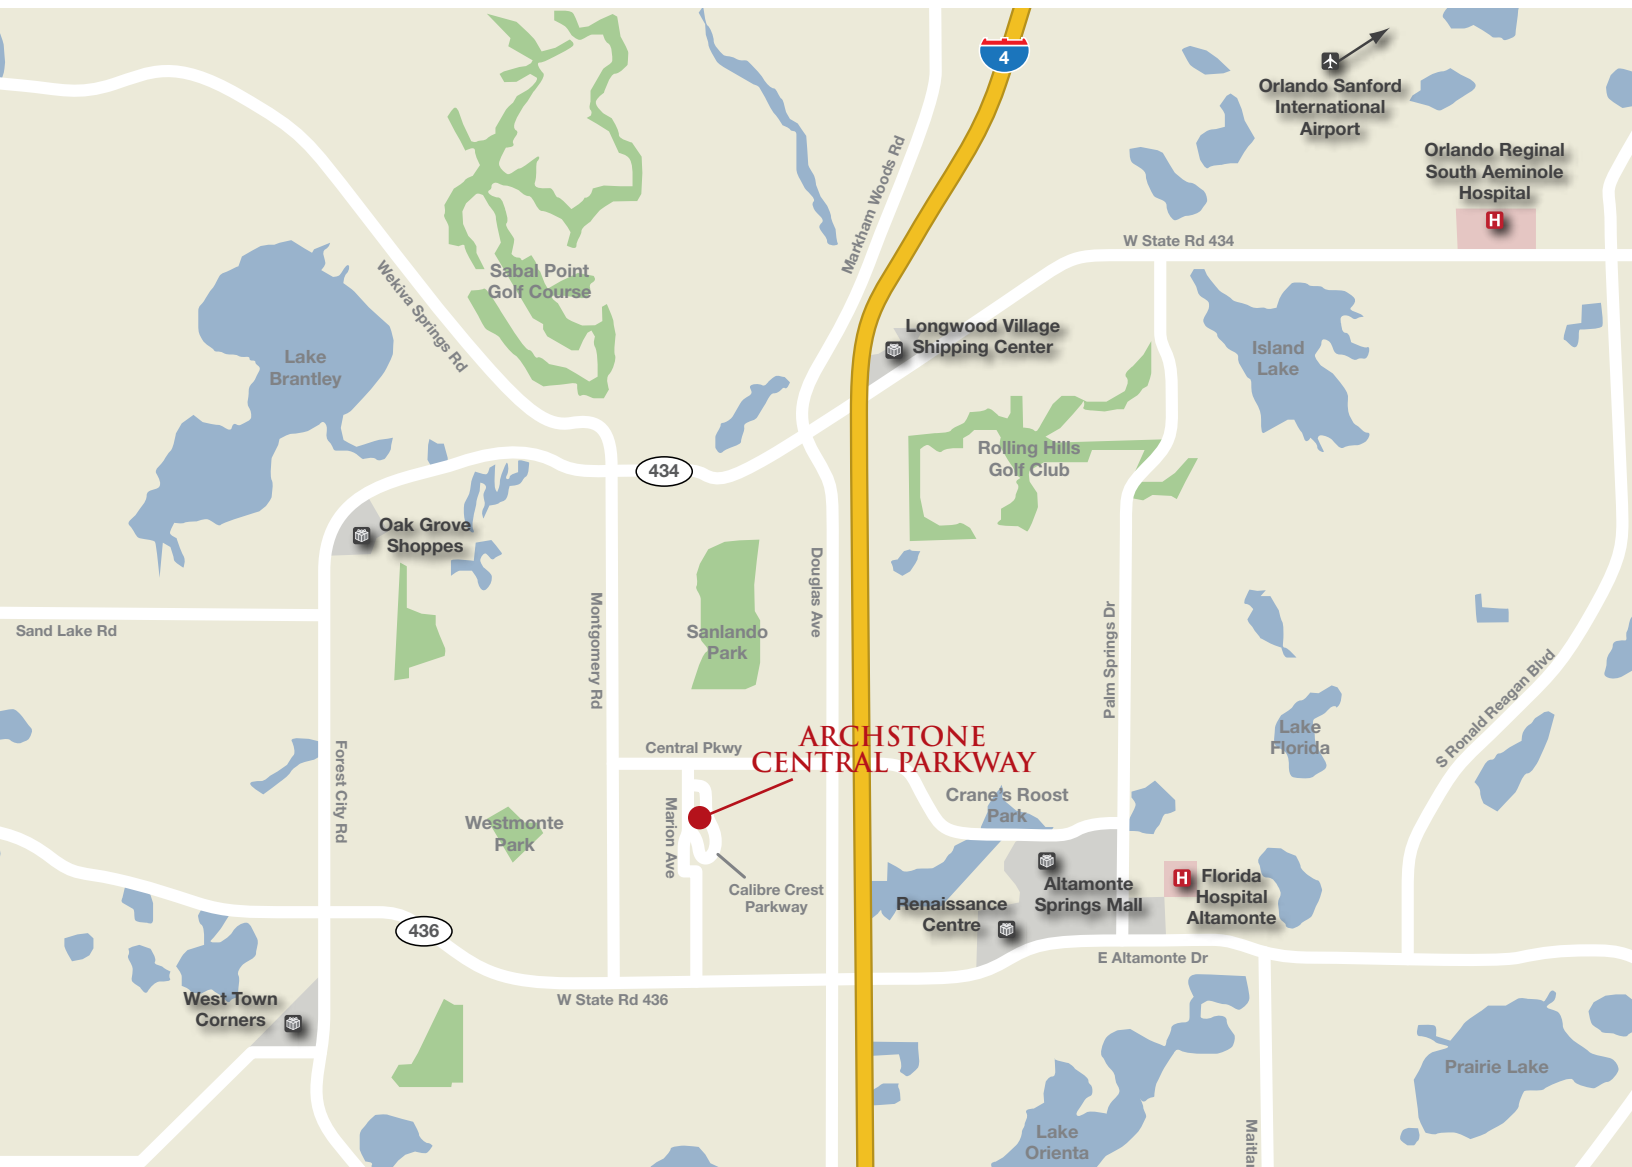

ARCHSTONE

CENTRAL PARKWAY APARTMENTS

Standing amidst beautifully wooded grounds and in an ideal location close to everything, you'll find Archstone Central Parkway. This delightfully secluded community offers you refuge from a hectic world – yet is just around the corner from the shopping of Altamonte Springs and mere minutes to Orlando. Our quaint, 2-floor buildings give way to huge floor plans with loads of character and the peace of mind that comes from knowing your apartment is as important to us as it is to you. Great apartments, great service and the amenities you deserve. All at a location that's exactly right, exactly where you want to be.

Proximity

Between Orlando International Airport and Orlando Sanford Airport

Easy access to I-4

Close to Florida Hospital - Altamonte

Near Rollins College and Seminole Community College

Places to Go

Altamonte Mall – with over 120 shops, eateries and an 18-screen theatre, this is the place to be!

Return to Nature

A block from Crane's Roost Park and lake

Hop on the Seminole Wekiva Trail, spanning Seminole County

Minutes to Wekiva Springs State Park

Enjoy the sports fields and recreation areas of Sanlando Park and Westmonte Park